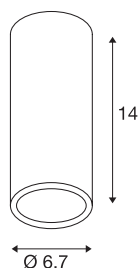

ENOLA_B CL-1

ceiling light, QPAR51, round, black, max. 35 W

The puristic ENOLA_B CL-1 surface mounted light features an aluminium and steel construction that is available with a black, white, brass or silver grey housing. With its built-in GU10 high volt holder, the ENOLA_B CL-1 is ready for direct connection to 230V mains supply.

TECHNICAL DATA

Item no.	151810
Socket	GU10
Number of sockets	1
IP Code	IP 20
Assembly	Surface
Assembly details	Ceiling
Primary nominal voltage	220-240V ~50/60Hz
Safety class	I
Wattage	35 W
Color	black
Light outlet	direct
Height	14 cm
Diameter	6.7 cm
Net weight	0.309 kg
Gross weight	0.409 kg
BIG WHITE Page	259